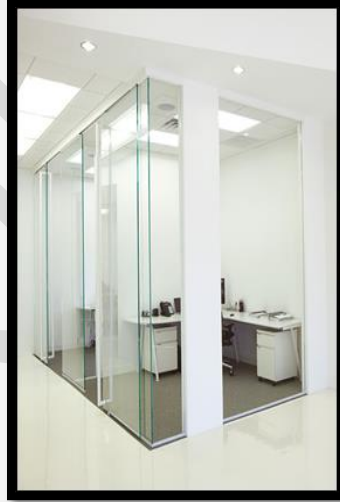

شركة نور الخليج لأعمال الألمنيوم والزجاج
GULF LIGHT ALUMINIUM GLASS WORKS

Give Your Home a Natural Glow

Glass walls have a wide variety of practical applications. They can flood the interior of your home with natural light and provide a beautiful view while being aesthetically pleasing in their own right. We spend a lot of time indoors, which makes it difficult for us to get enough sunlight to boost our physical and cognitive well-being. Sunlight also plays a vital role in increasing our productivity and reducing stress. But with glass walls, you can experience the benefits of sunlight from the comfort of your home. Frameless glass walls are a minimalist and modern alternative to concrete walls laden with drapes and curtains. Instead, they create a long, seamless look. These glass walls are made up of panels connected through specialized silicon joints. Their invisible framing and fixing make them look like a single, beautiful pane of glass. With ongoing advances in technology, you can also get glass walls with an amazing capacity for thermal insulation. We can design glass walls of almost any shape and size, with all details bespoke to your requirements. We will awe you with our unparalleled product quality and superior craftsmanship.

GLAC 001