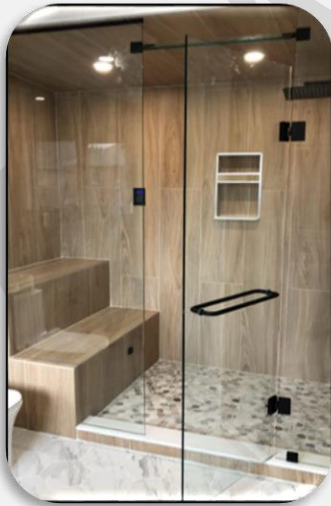

High-Quality Inline Shower Glass Door

Gulf Light Aluminum Glass Works is your one-stop-shop for stylish, effective, and long-lasting inline glass shower doors. We deliver elegant and opulent glass doors and enclosures personalized to your tastes. If we are specifically talking about a small bathroom, then swinging doors might not be a good choice because they are made for moderately-sized bathrooms. In such circumstances, an inline glass shower door can help make the most of your restricted bathroom space.

These doors are made up of a glass door panel joined at a 180-degree angle, resulting in an inline design. It can be a single swinging door with a full glass panel or full panels on both sides of the door. In some situations, the lining panels are notched at one end to permit a shower bench or any other design element you require. We have the supplies, equipment, and knowledge to make your dream bathroom a reality. You can explore everything here online or in person.

GLAC 001