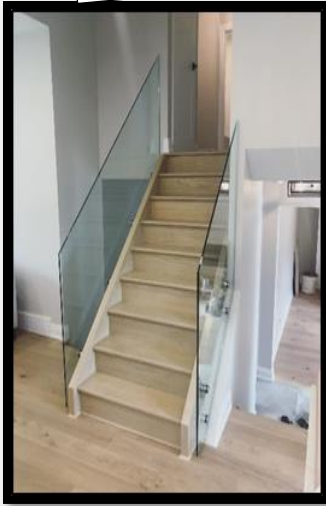

شركة نور الخليج لأعمال الألمنيوم والزجاج
GULF LIGHT ALUMINIUM GLASS WORKS

Finest Standoff Glass Railings

Are you looking for a frameless standoff glass railing for your modern balcony, stair, or favorite terrace? Trust the Gulf Light Aluminum Glass Works specialists to deliver the finest-quality standoff glass railing with the best hardware. We understand that you want the best glass railings for your interiors. That's why we have built our products with the best materials. They are not only strong but can last a lifetime. Our products are used regularly by homeowners and builders in residential, large commercial, and hospitality spaces, including museums, hotels, and airports.

Standoff glass railings are one of the latest home design trends. There are so many unique ways to use glass throughout the home, with various railing styles available. You can consult with our experts on modernizing your home with a glass balcony or deck railing system and design your dream house. We use superior brands of glass to make our glass railings. Contact Gulf Light Aluminum Glass Works experts today if you want to install your standoff glass railings correctly and learn how to maintain them.

GLAC 001