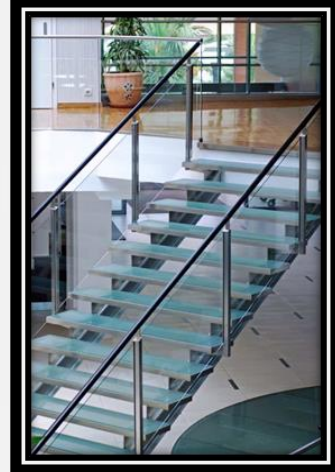

شركة نور الخليج لأعمال الألمنيوم والزجاج

GULF LIGHT ALUMINIUM GLASS WORKS

Modern and Minimal Glass Railing Systems for Stairs in Gulf Light Aluminum Glass Works

Contrary to popular belief, indoor glass railing systems are sturdy and can be used in properties with innovative designs. Their primary function is to offer support along stairways and steps, acting as safety barriers between floor levels without sacrificing on their overall design. They are suitable for both commercial and residential properties and offer numerous design possibilities. When used indoors, along with increasing safety, they can become an integral part of your home's overall style and design.

When it comes to interior glass railing systems look no further than Gulf Light Aluminum Glass Works. Our products are made using high-quality tempered glass, with customizations available to fit any project. They are designed to add a luxurious and modern look to any stairway, be it in a commercial or residential setting. They have a sleek appearance and our experts are qualified to install them safely. With Gulf Light Aluminum Glass Works you can feel comfortable knowing you will receive the service necessary for your residential or commercial project.

GLAC 001

GLAC 002

GLAC 003

CONTACT: - 05 22 84 68 11 / 0522541821

EMAIL: glacuae@gmail.com

MUSSAFAH INDUSTRIAL AREA M/32

ABU DHABI UNITED ARAB EMARATES

التواصل : 0522541821- 0522846811

البريد الإلكتروني: glacuae@gmail.com

منطقة مصفح الصناعية م / 32

أبوظبي الإمارات العربية المتحدة