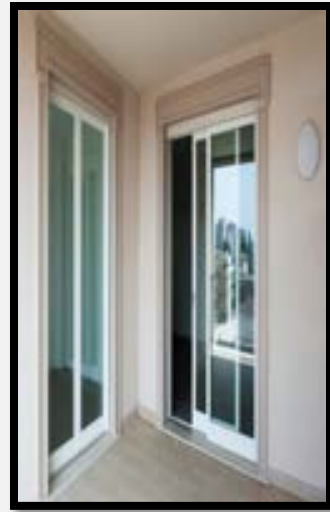

GLAC 003

CONTACT: - 05 22 84 68 11 / 0522541821

EMAIL: glacuae@gmail.com

MUSSAFAH INDUSTRIAL AREA M/32

ABU DHABI UNITED ARAB EMARATES

للتواصل : 0522541821- 0522846811

البريد الإلكتروني: glacuae@gmail.com

منطقة مصرفح الصناعية م / 32

أبو ظبي الإمارات العربية المتحدة