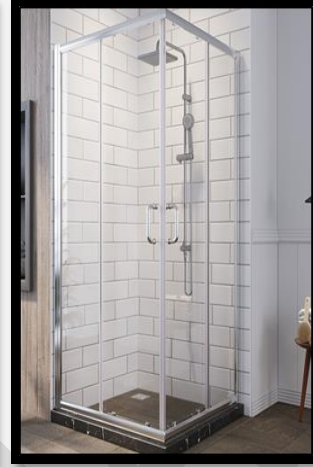

شركة نور الخليج لأعمال الألمنيوم والزجاج
GULF LIGHT ALUMINIUM GLASS WORKS

GLAC 004

GLAC 005

GLAC 006

Advantages of Corner Shower Glass Enclosures

Hygiene is important in any bathroom, and using a corner shower glass enclosure helps effectively maintain proper hygiene. These enclosures are sealed tight so as not to allow water to seep into the rest of your bathroom. This prevents moisture retention in the rest of your bathroom which can act as a breeding ground for mould. Gulf Light Aluminum Glass Works also considers the maintenance factor, so our products require a minimal amount of care and attention to maintain their quality. Regular cleaning is suggested but will not consume much of your time. Our superior product design makes maintenance effortless.

- Corner shower glass panels add more space to your bathroom.
- Our products are of great quality and come in a variety of design options.
- Our corner shower glass enclosures can be customized to perfectly fit your space.
- We follow all industry installation standards.

CONTACT: - 05 22 84 68 11 / 0522541821

EMIAL: glacuae@gmail.com

**MUSSAFAH INDUSTRIAL AREA M/32
ABU DHABI UNITED ARAB EMARATES**

للتواصل : 0522541821- 0522846811

البريد الإلكتروني: glacuae@gmail.com

منطقة مصفح الصناعية م / 32

أبو ظبي الإمارات العربية المتحدة