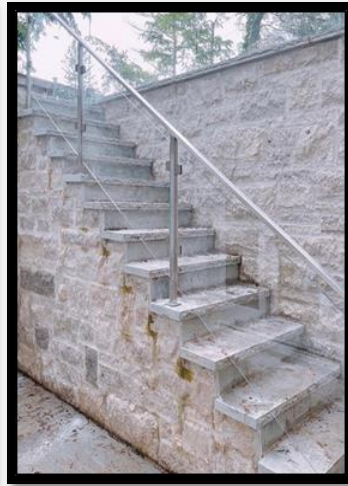

GLAC 003

CONTACT: - 05 22 84 68 11 / 0522541821

EMAIL: glacuae@gmail.com

MUSSAFAH INDUSTRIAL AREA M/32

ABU DHABI UNITED ARAB EMARATES

للتواصل : 0522541821- 0522846811

البريد الإلكتروني: glacuae@gmail.com

منطقة مصفح الصناعية م / 32

أبو ظبي الإمارات العربية المتحدة