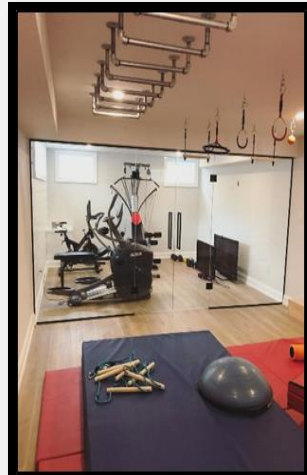

GLAC 002

CONTACT: - 05 22 84 68 11 / 0522541821

EMAIL: glacuae@gmail.com

MUSSAFAH INDUSTRIAL AREA M/32

ABU DHABI UNITED ARAB EMARATES

للتواصل : 0522541821- 0522846811

البريد الإلكتروني: glacuae@gmail.com

منطقة مصفح الصناعية م / 32

أبو ظبي الإمارات العربية المتحدة