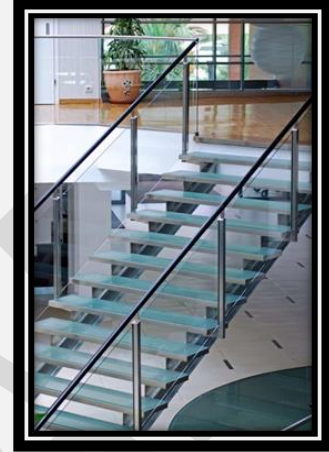

شركة نور الخليج لأعمال الألمنيوم والزجاج

GULF LIGHT ALUMINIUM GLASS WORKS

GLAC 004

GLAC 005

GLAC 006

Why Choose Glass Railing Systems in Gulf Light Aluminum Glass Works

Our team consists of experienced and hard-working professionals who take pride in their work and have been serving the industry for more than 23 years. Moreover, our products are made from corrosion-free materials that offer superior durability, whether you are in search of something decorative or simple, you can find a suitable product from our product range. Here are some other reasons why you should choose us:

- *Our glass railings don't cause any visual obstructions.*
- *We follow local building codes and use suitable safety glass.*
- *Our experienced team ensures that the installation is done safely.*
- *We have products to suit every space and budget while offering the home improvement and function you want.*
- *Our indoor glass railing systems require minimal maintenance and always look clean and new.*

CONTACT: - 05 22 84 68 11 / 0522541821

EMAIL: glacuae@gmail.com

MUSSAFAH INDUSTRIAL AREA M/32

ABU DHABI UNITED ARAB EMARATES

للتواصل : 0522541821- 0522846811

البريد الإلكتروني: glacuae@gmail.com

منطقة مصفح الصناعية م / 32

أبوظبي الإمارات العربية المتحدة