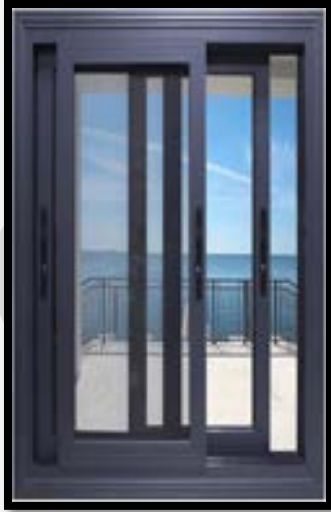

شركة نور الخليج لأعمال الألمنيوم والزجاج
GULF LIGHT ALUMINIUM GLASS WORKS

Best Aluminum windows in GLAC UAE

Windows are vital for the functionality of our spaces as they help up with the ventilation hence provide a view too. They provide us with an aesthetic view and brightening light. The aluminum interior has replaced all other interiors in the market as it has been a game-changer and has set a remark in the interior industry. Aluminum is the best and the right choice for anyone who's thinking of updating their interior. There are many types of windows available at Gulf Light Aluminium with new window designs and styles to elevate, boost, and strengthen your space's look. Our clients matters to us the most and are our top priority, and their designing priority is our priority. We try our best to change their vision into reality through our creativity and stunning designs with minimal yet deep details.

GLAC 001