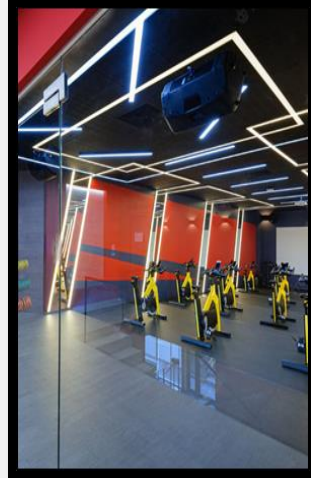

## When to Revamp Your Gym with Glass Enclosures

*Glass enclosures come with many benefits. They not only add charm to this space but ample natural light which will allow you to design your interiors the way you want them to be. And you will also save a lot on your electricity bills – savings you can in turn invest in making your gym bigger and/or better. We can give you many reasons why you should get glass gym enclosures, whether it be a private or a public space. But do you really need glass enclosures for your gym? Let's find out.*