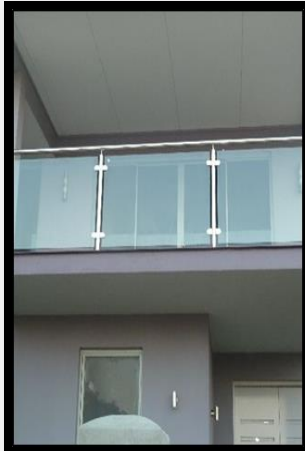

شركة نور الخليج لأعمال الألمنيوم والزجاج
GULF LIGHT ALUMINIUM GLASS WORKS

Turn Your Vision into Reality with Modern Glass Railings for Decks

Are you thinking about getting glass railings for your deck? If so, Gulf Light Aluminum Glass Works provides a wide range of options that are both simple and stylish. Our modern glass railings are made using tempered glass to offer durability as few other materials can. They create a contemporary appearance that can incorporate various design elements without making the space look cluttered. Plus, if you have an elevated deck, it will provide a solid barrier that offers protection to those using the space. And while you may think that glass railings require a sizable investment, our products are available at varying price points to ensure there is something for everyone.

Using, Gulf Light Aluminum Glass Works high-quality products, a glass railing system for decks adds a modern appeal to your space. Our glass railing systems sleek, and can also be used for balconies and pool areas. These top-quality glass railing systems act as wind barriers while offering optimal visibility to the rest of the property and scenic outdoor beauty. Moreover, you can also purchase custom glass railings to suit any design or shape of property.

GLAC 002

CONTACT: - 05 22 84 68 11 / 0522541821

EMAIL: glacuae@gmail.com

MUSSAFAH INDUSTRIAL AREA M/32

ABU DHABI UNITED ARAB EMARATES

للتواصل: 0522541821- 0522846811

البريد الإلكتروني: glacuae@gmail.com

منطقة مصفح الصناعية م / 32

أبو ظبي الإمارات العربية المتحدة