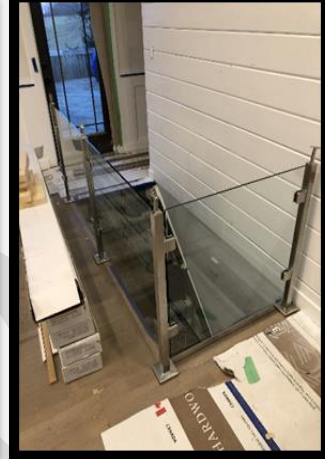

شركة نور الخليج لأعمال الألمنيوم والزجاج
GULF LIGHT ALUMINIUM GLASS WORKS

GLAC 004

GLAC 005

GLAC 006

Advantage of Glass Railings and Posts

Whether you're installing it inside or outside, a glass railing offers you the best of both environments. Glass railing posts are the key to this sleek system, avoiding obstructions with a clean design that keep your focus where it should be: on your home and view. If you are looking for excellent craftsmanship, good customer service, and affordable prices all in one place, choose Gulf Light Aluminum Glass Works. We have a wide range of collections and professional technicians who can customize designs to your preferred style at a competitive rate.

- Our quality glass railings can make your space appear larger.
- We produce a sleek, sophisticated, and minimalist design that suits every style of interior Decor.
- Our glass railings are cost-effective and easy to clean and maintain.
- We can customize glass railings for your home or office at competitive pricing.
- We are licensed, insured, and bonded for your protection and peace of mind.

CONTACT: - 05 22 84 68 11 / 0522541821

EMAIL: glacuae@gmail.com

MUSSAFAH INDUSTRIAL AREA M/32

ABU DHABI UNITED ARAB EMARATES

للتواصل : 0522541821- 0522846811

البريد الإلكتروني: glacuae@gmail.com

منطقة مصفح الصناعية م / 32

أبو ظبي الإمارات العربية المتحدة